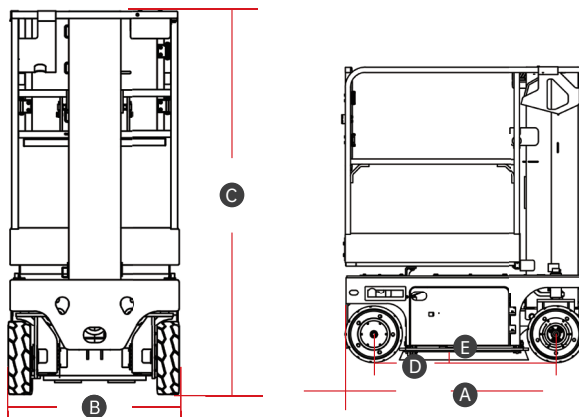

LGMG Vertical Mast Lifts

SPECIFICATIONS

Models	M0407TE (M1230TE)	
Measurements	Metric	US
Working height	5.7m	18'8"
Platform height	3.7m	12'2"
Platform size	1.33x0.75m	52"x30"
A Overall length	1.39m	4'7"
B Overall width	0.76m	2'6"
C Overall height (Stowed)	1.69m	5'6"
D Wheelbase	1.04m	3'5"
E Ground clearance (Stowed)	70mm	3"
Productivity		
Max. Platform Occupants	1(in) / 0(out)	
Platform Capacity	230kg	507 lbs
Drive Mode	Front wheels drive	
Drive speed (Stowed)	4km/h	2.5mph
Drive speed (Rised)	0.6km/h	0.37mph
Gradeability	25%	25%
Tire size	323x100mm	13"x4"
Power		
Power Source	24V 145Ah	
Machine Weight (CE)	780kg	1720 lbs

STANDARD FEATURES

Double swing gate	Emergency stop device
Tilt alarm	Manual brake release
Pothole guard	Emergency descent
Full-height drive	Platform power cable
Horn/hour meter	Swing-out component tray
GPS port	Charging protection system
Front wheel brake	Descent alarm with flashing beacon
Front wheel steering, front wheel drive	

OPTIONAL

Platform tool box	AC power to platform

Please contact LGMG or a local dealer for more details.
LGMG reserves the right to change technical data without prior notice.
All photos and pictures in this brochure are for promotional purposes only.
This brochure comes into effect in February, 2023.

LINGONG HEAVY MACHINERY CO., LTD.

Address: No. 2676, Kejia Road, Jinan, Shandong, China
Email: sales@lmgm.com.cn Tel: +86 531 6787 9283

LGMG Europe B.V.

Address: Donker Duyvisweg 301, 3316 BL Dordrecht, The Netherlands
Email: sales@lmgmeurope.com Tel: +31 850 642 777

LGMG North America Inc.

Address: 1445 Sheffler Dr, Chambersburg, PA. 17201, USA
Email: sales@lmgmna.com Tel: +1 833 288 5464

www.lmgmlifts.com

LGMG
RELIABILITY IN ACTION